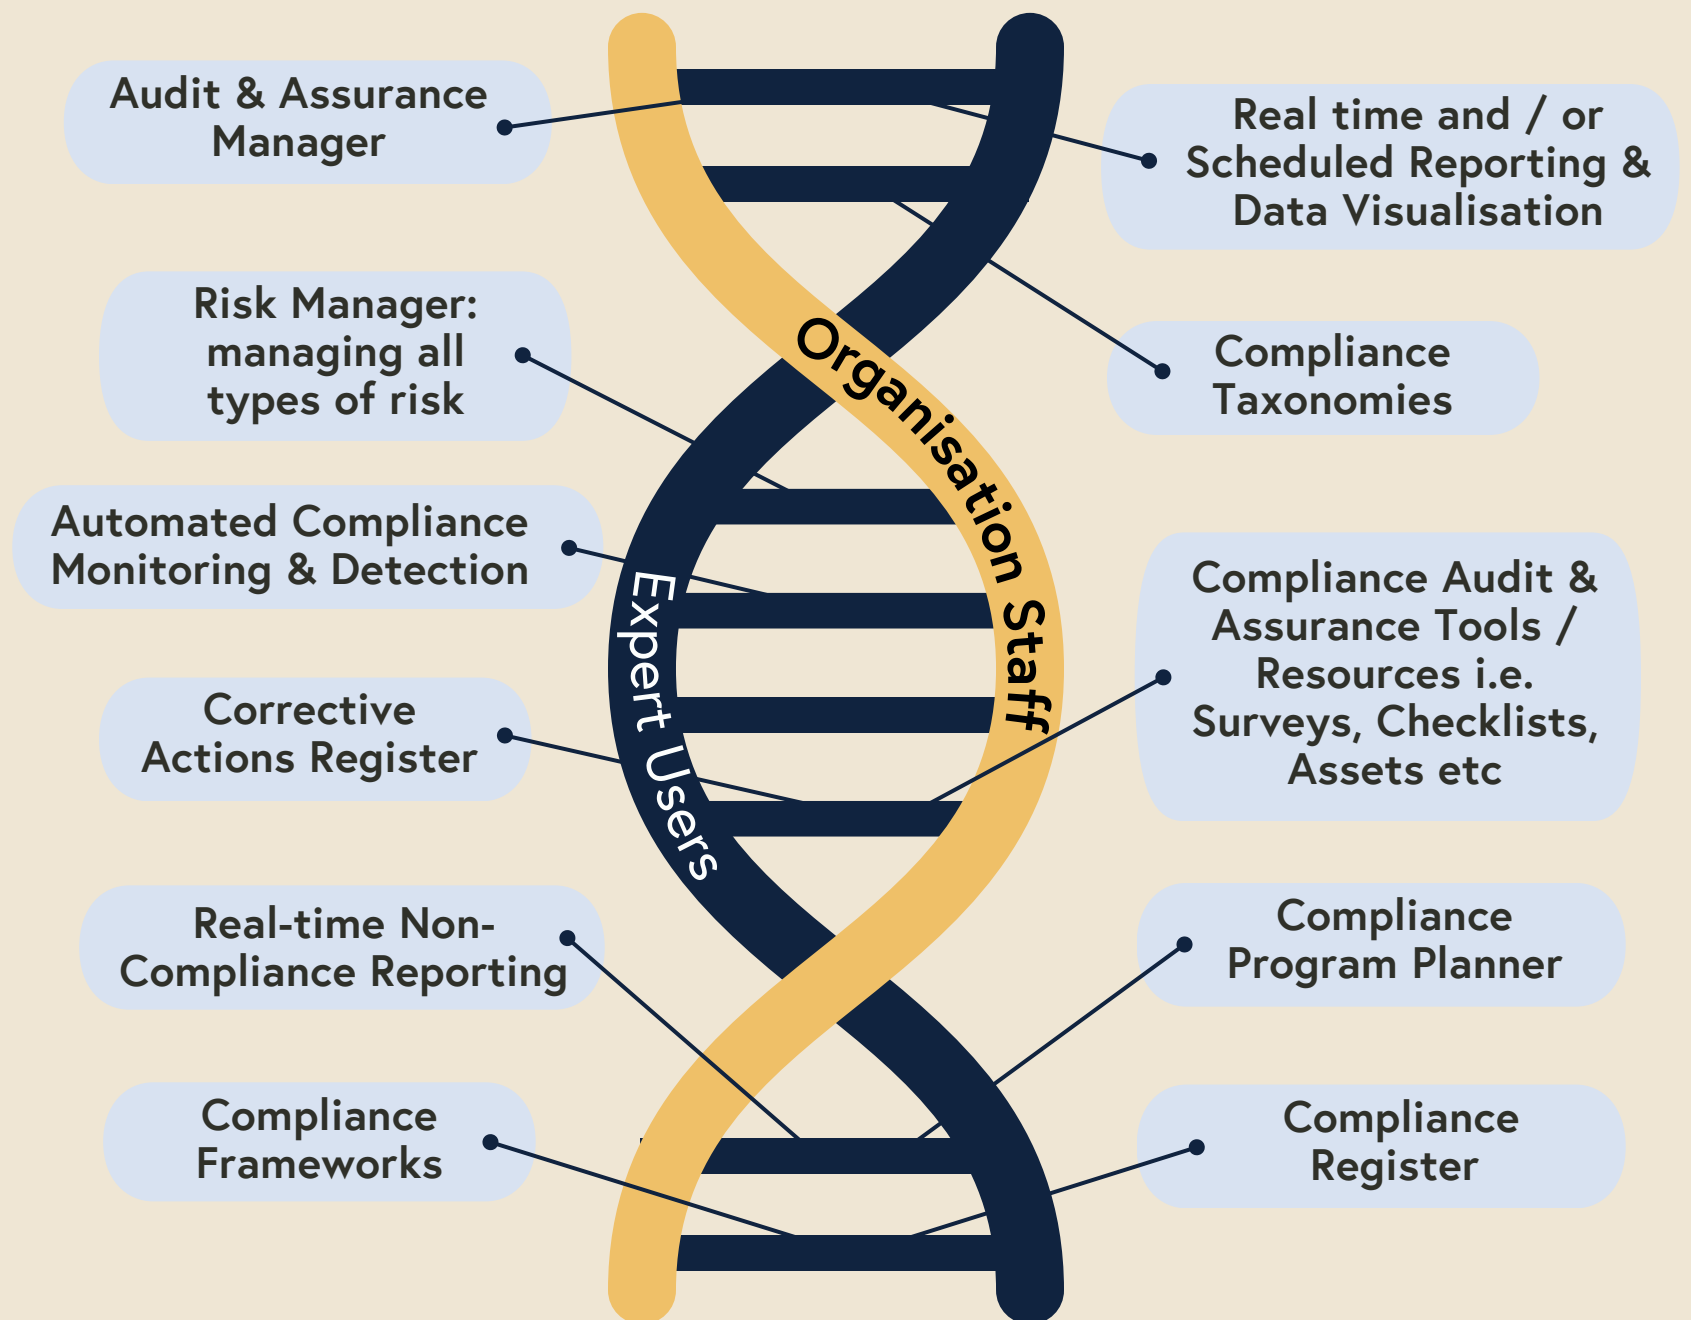

WHAT SETS LIGHTHOUSE APART?

OTHER GRC SOLUTIONS

LIGHTHOUSE

Other GRC systems only engage enterprise/organisational wide staff at the end of the process, whereas Lighthouse positively engages all staff, enterprise-wide, right throughout.