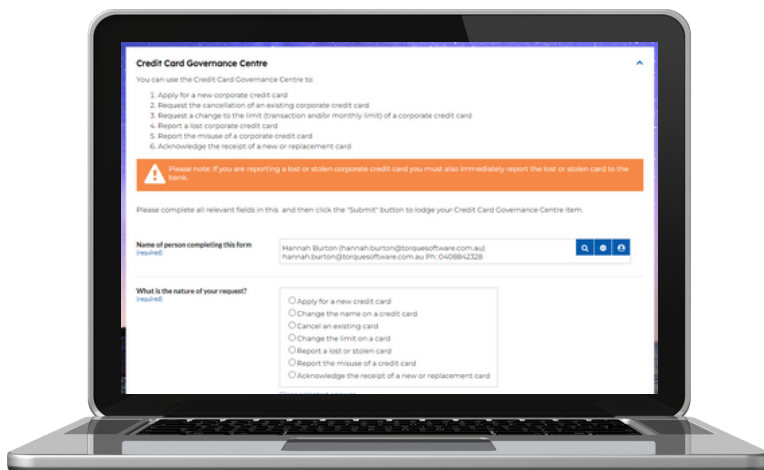

TORQUE
SOFTWARE

LIGHTHOUSE CREDIT CARD GOVERNANCE CENTRE

LIGHTHOUSE BY TORQUE SOFTWARE

CREDIT CARD GOVERNANCE CENTRE

ABOUT LIGHTHOUSE

Lighthouse is a commercial-off-the-shelf software system designed to assist organisations in meeting their obligations under relevant legislation and achieve better practice in Governance, Risk, Compliance (GRC) and assurance.

ABOUT LIGHTHOUSE CREDIT CARD GOVERNANCE CENTRE

Lighthouse Credit Card Governance Centre enables better control of your organisation's credit card usage by providing an organised and centralised tool for all credit card related governance tasks.

BENEFITS

The benefits of Lighthouse Credit Card Governance Centre include:

- User-friendly web interface designed for users at all levels
- Fully-configurable to meet your specific credit card control functions and objectives
- Simple for staff to use
- Flexible and intuitive reporting, either ad-hoc or scheduled
- Ability to connect directly with your bank or other financial institutions
- Lighthouse is IRAP certified to the protected level - your data is secure.